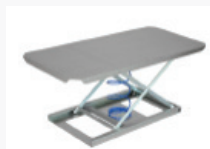

RJA550/1C - COIL SPRING BASE FOR CLEAN LINEN TROLLEY

Optional coil spring base to suit RJA550/RJA551
Strong scissor action lift
Galvanised sheet metal frame
50/70/100 kg capacity spring
Folded galvanised top to suit any trolley
450 x 760 x 600 high