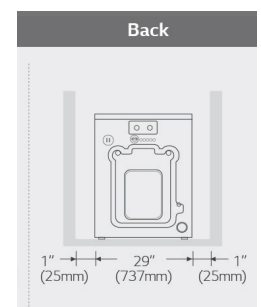

LG Front Load Washer: LG Commercial Titan C F10c7FFD/FH0c7FD Manual

Cylinder	
Drum Volume	147 L
Diameter	610.8 mm
Depth	518.1 mm
Capacity	15 kg
Dimensions	
Height	1036 mm
Width	737 mm
Depth	814 mm
With Door Opening	1370 mm
Weight (net / gross)	100.6/112.5 kg
Speed	
Wash	46 RPM
Extract (high force)	980 RPM
G - FORCE	327 G
Rating	
Electric Ratings (V/Hz/A)	220-240/50/5
Water Usage	
Water Consumption	67.6 L
Noise & Cycle Time	
Noise Level	< 62 dB
Default Program Duration	35 min
System & Control	
Inverter Direct Drive Motor	O
Intelligent Electronics Controls	O
Heating System	1,000 W (Only for Tub Clean)
Compartment Dispenser	3
Drain System	Gravity Drain
Pricing Program	Special Vended PriceSteel
Emergency Stop Button	Yes
Auto Dosing Interface	O
Damper	4 Friction Dampers
Programs	
Number of programs	5
External Finish	
Drum	Stainless Steel
Top Plate	Porcelain
Power Connection	
3 Pin GPO required	1 Phase, 240V, 10 amp GPO