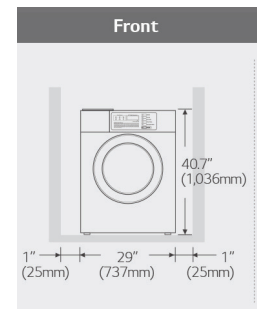

LG Front Load Washer: LG Commercial Titan C F10c7FFD/FH0c7FD Manual

Cylinder	
Drum Volume	147 L
Diameter	610.8 mm
Depth	518.1 mm
Capacity	15 kg
Dimensions	
Height	1036 mm
Width	737 mm
Depth	814 mm
With Door Opening	1370 mm
Weight (net / gross)	100.6/112.5 kg
Speed	
Wash	46 RPM
Extract (high force)	980 RPM
G - FORCE	327 G
Rating	
Electric Ratings (V/Hz/A)	220-240/50/5
Water Usage	
Water Consumption	67.6 L
Noise & Cycle Time	
Noise Level	< 62 dB
Default Program Duration	35 min
System & Control	
Inverter Direct Drive Motor	O
Intelligent Electronics Controls	O
Heating System	1,000 W (Only for Tub Clean)
Compartment Dispenser	3
Drain System	Gravity Drain
Pricing Program	Special Vended PriceSteel
Emergency Stop Button	Yes
Auto Dosing Interface	O
Damper	4 Friction Dampers
Programs	
Number of programs	5
External Finish	
Drum	Stainless Steel
Top Plate	Porcelain
Power Connection	
3 Pin GPO required	1 Phase, 240V, 10 amp GPO