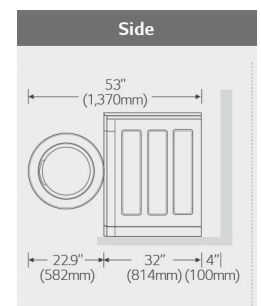

LG Front Load Washer: LG Commercial Titan C F10c7FFD/FH0c7FD Manual

Cylinder	
Drum Volume	147 L
Diameter	610.8 mm
Depth	518.1 mm
Capacity	15 kg
Dimensions	
Height	1036 mm
Width	737 mm
Depth	814 mm
With Door Opening	1370 mm
Weight (net / gross)	100.6/112.5 kg
Speed	
Wash	46 RPM
Extract (high force)	980 RPM
G - FORCE	327 G
Rating	
Electric Ratings (V/Hz/A)	220-240/50/5
Water Usage	
Water Consumption	67.6 L
Noise & Cycle Time	
Noise Level	< 62 dB
Default Program Duration	35 min
System & Control	
Inverter Direct Drive Motor	O
Intelligent Electronics Controls	O
Heating System	1,000 W (Only for Tub Clean)
Compartment Dispenser	3
Drain System	Gravity Drain
Pricing Program	Special Vended PriceSteel
Emergency Stop Button	Yes
Auto Dosing Interface	O
Damper	4 Friction Dampers
Programs	
Number of programs	5
External Finish	
Drum	Stainless Steel
Top Plate	Porcelain
Power Connection	
3 Pin GPO required	1 Phase, 240V, 10 amp GPO