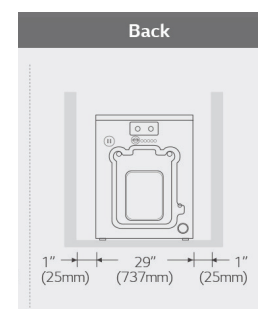

LG Front Load Washer: LG Commercial Titan C F10c7FFD/FHoC7FD Coin-op

Cylinder	
Drum Volume	147 L
Diameter	610.8 mm
Depth	518.1 mm
Capacity	15 kg
Dimensions	
Height	1036 mm
Width	737 mm
Depth	814 mm
With Door Opening	1370 mm
Weight (net / gross)	100.6/112.5 kg
Speed	
Wash	46 RPM
Extract (high force)	980 RPM
G - FORCE	327 G
Rating	
Electric Ratings (V/Hz/A)	220-240/50/5
Water Usage	
Water Consumption	67.6 L
Noise & Cycle Time	
Noise Level	< 62 dB
Default Program Duration	35 min
System & Control	
Inverter Direct Drive Motor	O
Intelligent Electronics Controls	O
Heating System	1,000 W (Only for Tub Clean)
Compartment Dispenser	3
Drain System	Gravity Drain
Pricing Program	Special Vended PriceSteel
Emergency Stop Button	O (OPL Only)
Auto Dosing Interface	O
Damper	4 Friction Dampers
Programs	
Number of programs	5
External Finish	
Drum	Stainless Steel
Top Plate	Porcelain
Power Connection	
3 Pin GPO required	1 Phase, 240V, 10 amp GPO