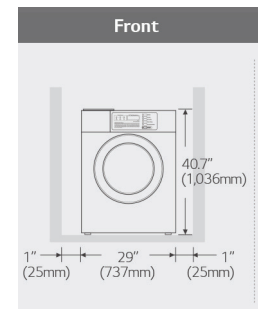

LG Front Load Washer: LG Commercial Titan C F10c7FFD/FHoC7FD Coin-op

Cylinder	
Drum Volume	147 L
Diameter	610.8 mm
Depth	518.1 mm
Capacity	15 kg
Dimensions	
Height	1036 mm
Width	737 mm
Depth	814 mm
With Door Opening	1370 mm
Weight (net / gross)	100.6/112.5 kg
Speed	
Wash	46 RPM
Extract (high force)	980 RPM
G - FORCE	327 G
Rating	
Electric Ratings (V/Hz/A)	220-240/50/5
Water Usage	
Water Consumption	67.6 L
Noise & Cycle Time	
Noise Level	< 62 dB
Default Program Duration	35 min
System & Control	
Inverter Direct Drive Motor	O
Intelligent Electronics Controls	O
Heating System	1,000 W (Only for Tub Clean)
Compartment Dispenser	3
Drain System	Gravity Drain
Pricing Program	Special Vended PriceSteel
Emergency Stop Button	O (OPL Only)
Auto Dosing Interface	O
Damper	4 Friction Dampers
Programs	
Number of programs	5
External Finish	
Drum	Stainless Steel
Top Plate	Porcelain
Power Connection	
3 Pin GPO required	1 Phase, 240V, 10 amp GPO