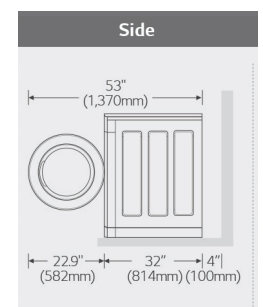

LG Front Load Washer: LG Commercial Titan C F10c7FFD/FHoC7FD Coin-op

Cylinder	
Drum Volume	147 L
Diameter	610.8 mm
Depth	518.1 mm
Capacity	15 kg
Dimensions	
Height	1036 mm
Width	737 mm
Depth	814 mm
With Door Opening	1370 mm
Weight (net / gross)	100.6/112.5 kg
Speed	
Wash	46 RPM
Extract (high force)	980 RPM
G - FORCE	327 G
Rating	
Electric Ratings (V/Hz/A)	220-240/50/5
Water Usage	
Water Consumption	67.6 L
Noise & Cycle Time	
Noise Level	< 62 dB
Default Program Duration	35 min
System & Control	
Inverter Direct Drive Motor	O
Intelligent Electronics Controls	O
Heating System	1,000 W (Only for Tub Clean)
Compartment Dispenser	3
Drain System	Gravity Drain
Pricing Program	Special Vended PriceSteel
Emergency Stop Button	O (OPL Only)
Auto Dosing Interface	O
Damper	4 Friction Dampers
Programs	
Number of programs	5
External Finish	
Drum	Stainless Steel
Top Plate	Porcelain
Power Connection	
3 Pin GPO required	1 Phase, 240V, 10 amp GPO