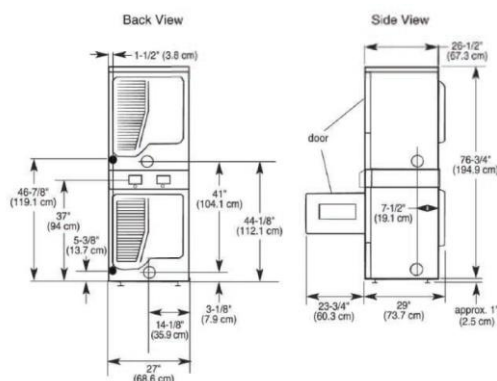

### Dimensions

Height	1949 mm
Width	686 mm
Depth	737 mm
Door Opening	191 sq.in.
Weight (net   gross)	113.4   124.7 kg

### Gas & Exhaust

Inlet	3/8 NPT inches
Rating BTU (kcal)/hr	20000 (5040)
Exhaust Duct Diameter	101.6 mm

### MAX EXHAUST DUCT LENGTH PER NO. OF TURNS

Rigid Metal Vent	Box Hood & Louvered	Angled Hood
	0 Turns	41.2m
1 Turn	38.1m	36.3m
2 Turns	35.1m	33.2m
3 Turns	32.3m	30.5m
4 Turns	29.9m	28.0m
Flexible Metal Vent	Box Hood & Louvered	Angled Hood
	0 Turns	23.2m
1 Turn	21.6m	17.4m
2 Turns	20.4m	16.2m
3 Turns	19.8m	15.6m
4 Turns	19.2m	14.9m