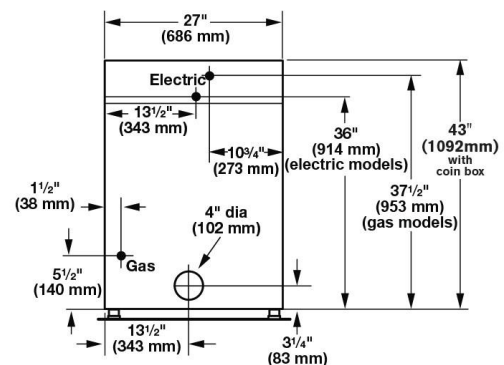

Maytag Front Load Dryer MDEG20CS

Cylinder

Drum Volume	210 l
Capacity	9 kg

Dimensions

Height	1092 mm
Width	686 mm
Depth	743 mm
Door Opening	514
Weight (net gross)	64.4 kg / 68.9 kg

Energy

Electric Power Consumption HP (W)	0.33 (250)
Heater Element Rating	4600

Noise & Cycle Time

Noise Level	58
Default Programme Duration	

Eternal Finish

Drum	
Top Plate	Porcelain-enamel

Speed & Airflow

	Gas Electric
Tumble Speed	50 RPM
Airflow	6.5 6.1 CMM

Circuit Protection

Main Control Board Fuse (Gas) amps	10 (220-240V / 50Hz)
Main Control Board Fuse (Electric) amps	25 (220-240V / 50Hz)

Gas & Exhaust

Inlet	3/8 NPT inches
Rating BTU (kcal)/hr	20000 (5040)
Exhaust Duct Diameter	101.6 mm

Back View

MAXIMUM EXHAUST DUCT LENGTH PER NUMBER OF TURNS

Number Of 90° Turns	Rigid Metal Vent	
	Box Hood and Louvered Style	Angled Hood Style
0	135 ft. (41.2 m)	129 ft. (39.3 m)
1	125 ft. (38.1 m)	119 ft. (36.3 m)
2	115 ft. (35.1 m)	109 ft. (33.2 m)
3	106 ft. (32.3 m)	100 ft. (30.5 m)
4	98 ft. (29.9 m)	92 ft. (28.0 m)