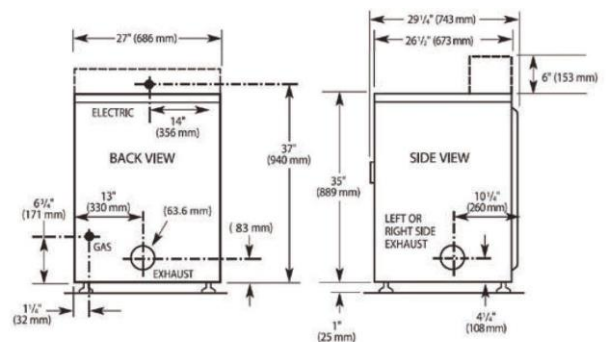

### Dimensions

Height	1099 mm
Width	686 mm
Depth	743 mm
Door Opening	464
Weight (net   gross)	63.5 kg / 69.8 kg

### Speed & Airflow

	Gas   Electric
Tumble Speed	50 RPM
Airflow	6.5   6.1 CMM

### Gas & Exhaust

Inlet	3/8 NPT inches
Rating BTU (kcal)/hr	20000 (5040)
Exhaust Duct Diameter	101.6 mm

### MAX EXHAUST DUCT LENGTH PER NO. OF TURNS

Rigid Metal Vent	Box Hood & Louvered	Angled Hood
	0 Turns	41.2m
1 Turn	38.1m	36.3m
2 Turns	35.1m	33.2m
3 Turns	32.3m	30.5m
4 Turns	29.9m	28.0m
Flexible Metal Vent	Box Hood & Louvered	Angled Hood
	0 Turns	23.2m
1 Turn	21.6m	17.4m
2 Turns	20.4m	16.2m
3 Turns	19.8m	15.6m
4 Turns	19.2m	14.9m