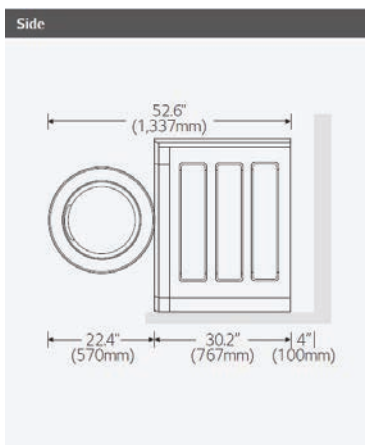

LG Front Load Washer: LG Commercial Giant C Max CWG27MDORS/QRS

Cylinder

Drum Volume	102.7 L
Diameter	560 mm
Depth	419.3 mm
Capacity	10 kg

Dimensions

Height	983 mm
Width	686 mm
Depth	767 mm
Door Opening	1291 mm
Weight (net / gross)	87/96 kg

Speed

Wash	40 - 50 RPM
Extract (high force)	1200 RPM
G - FORCE	451 G

Water Usage

Avg. Total Water Usage / Cycle	50 L
Avg. Hot Water Usage / Cycle	5.93 L
Avg. Cold Water Usage / Cycle	47.73 L
Operational Water Pressure	14.5 - 116 psi

Noise & Cycle Time

Noise Level	< 62 dB
Default Programme Duration	36 min

External Finish

Drum	Stainless Steel
Top Plate	Porcelain

Power Connection

3 Pin GPO required	1 Phase, 240V, 10 amp GPO