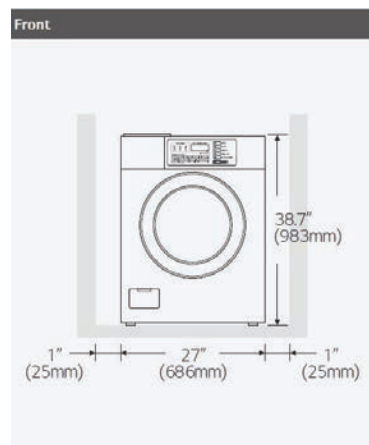

### Cylinder

Drum Volume	102.7 L
Diameter	560 mm
Depth	419.3 mm
Capacity	10 kg

### Dimensions

Height	983 mm
Width	686 mm
Depth	767 mm
Door Opening	1291 mm
Weight (net / gross)	87/96 kg

## LG Front Load Dryer: Giant C Pro CDG27RUOES/ONS/QES

Cylinder	Gas	Electric
Drum Volume	207L	207 L
Diameter	663 mm	663 mm
Depth	570.6 mm	570.6 mm
Capacity	10 kg	10 kg
<b>Dimensions</b>		
Height	983 mm	983 mm
Width	686 mm	686 mm
Depth	764 mm	764 mm
Door Opening	126.4 mm	126.4 mm
Weight (net / gross)	59/65 kg	59/65 kg
<b>Energy</b>		
Dryer Motor	0.3 kw	0.3 kw
Gas Ratings	5.8 kw / 20,000 btu	
Heating Element (Electric)		5.4 kW
Electric Ratings V/Hz/A	220-240/50/2.4	220-240/50/22.5
<b>Noise &amp; Cycle Time</b>		
Noise Level	< 62 dB	< 64 dB
Default Programme Duration	45 min	45 min
<b>External Finish and Exhaust</b>		
Drum	Alcosta	Alcosta
Top Plate	-	-
Exhaust Airflow Diameter	100 mm	100 mm
<b>Power Connection</b>		
Power source	240V, 10 amp	240V, 20 amp